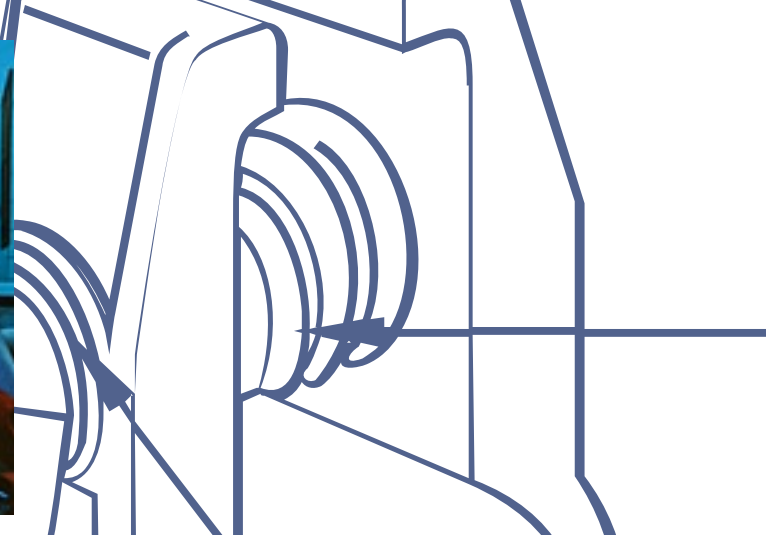

TONI HAFKENSCHIED  
PHOTOGRAPHY

TEL: 416-414-4289 | EMAIL: TONI@THPHOTOS.COM | HTTP://THPHOTOS.COM  
638 WINDERMERE AVENUE, TORONTO, ONTARIO. M6S 3L8 CANADA

LIFESTYLE

IMAGE  
BLUEPRINT

TONI HAFKENSCHIED  
PHOTOGRAPHY