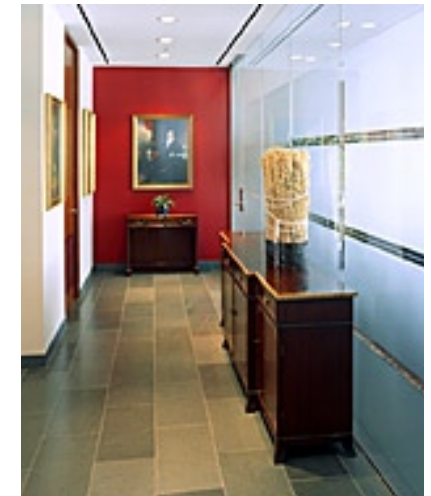

ALL PHOTOGRAPHY BY TONI HAFKENSCHIED.  
LOGO AND LAYOUT DESIGNED BY ROB MATTAN FOR ASTRO LABDESIGN.COM

ARCHITECTURE/INTERIORS

TONI HAFKENSCHIED  
PHOTOGRAPHY

TEL: 416-414-4289 | EMAIL: TONI@THPHOTOS.COM | HTTP://THPHOTOS.COM  
638 WINDERMERE AVENUE, TORONTO, ONTARIO. M6S 3L8 CANADA