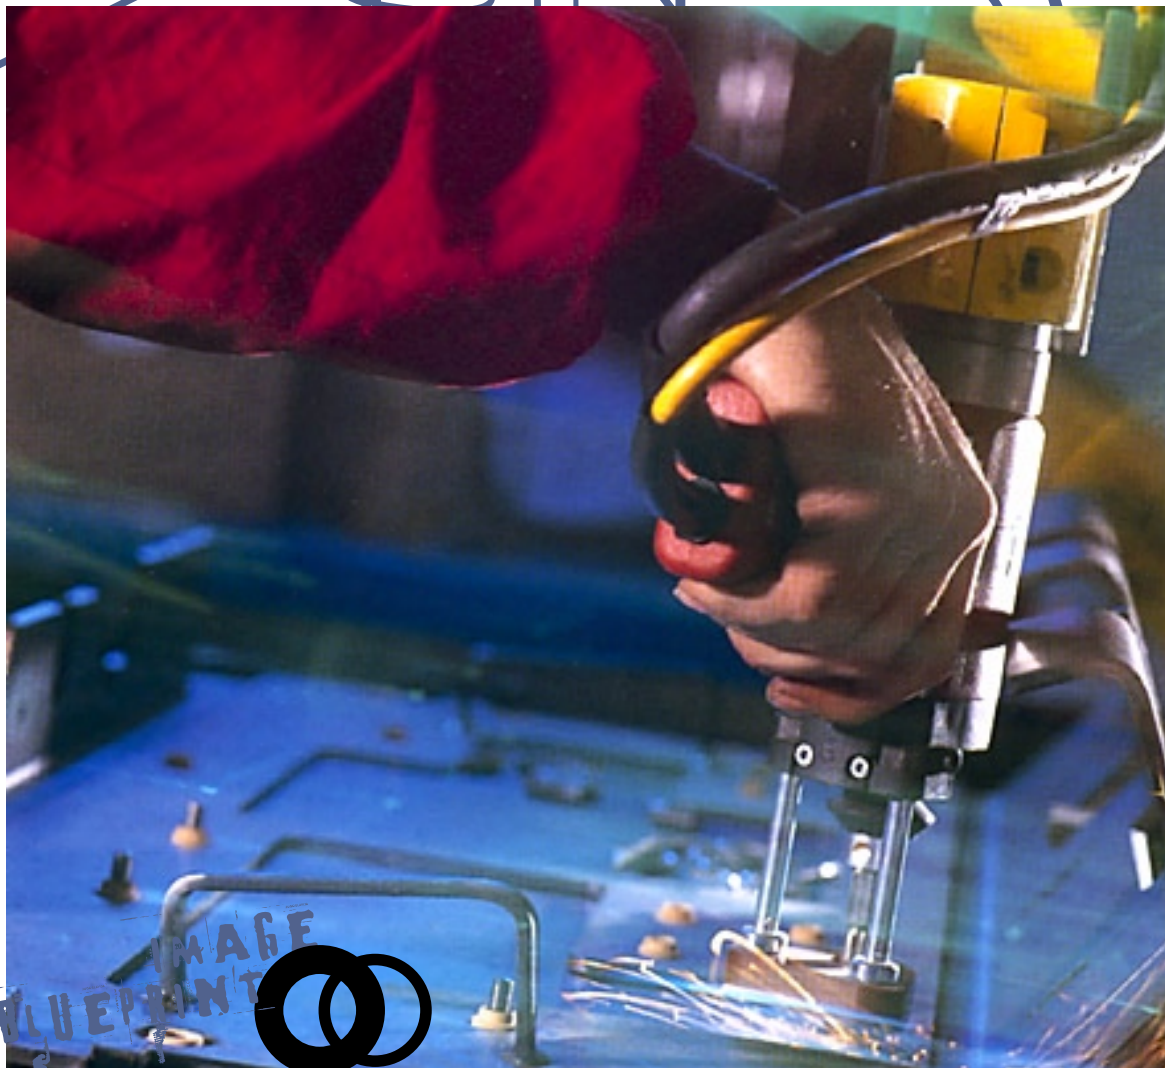

INDUSTRIAL

TONI HAFKENSCHIED
PHOTOGRAPHY

TEL: 416-414-4289 | EMAIL: TONI@THPHOTOS.COM | HTTP://THPHOTOS.COM
638 WINDERMERE AVENUE, TORONTO, ONTARIO, M6S 3L8 CANADA

ALL PHOTOGRAPHY BY TONI HAFKENSCHIED.
LOGO AND LAYOUT DESIGNED BY ROB MATTAN FOR ASTROLABDESIGN.COM